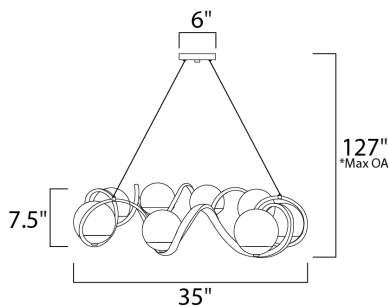

PRODUCT DESCRIPTION

Rectangular metal channel, finished in Black, is meticulously formed in a curl design to create a unique and dramatic design. Clear Seedy glass balls supported by cups of Polished Nickel are strategically positioned to balance out the design.

*max overall height

MEASUREMENTS

DIMENSION : 35" L x 35" W x 7.5" H
 MAX OAH : 127" OAH
 CANOPY : 6" W x 1" H x 6" L
 HANGING WEIGHT : 15.95 lb
 WIRE LENGTH : 120"

LAMPING

INPUT VOLTAGE : 120V
 BULB : 8 x 40W Incandescent E12 Candelabra , 320W Total
 BULB INCLUDED : (Not Included)
 DIMMABLE : Yes